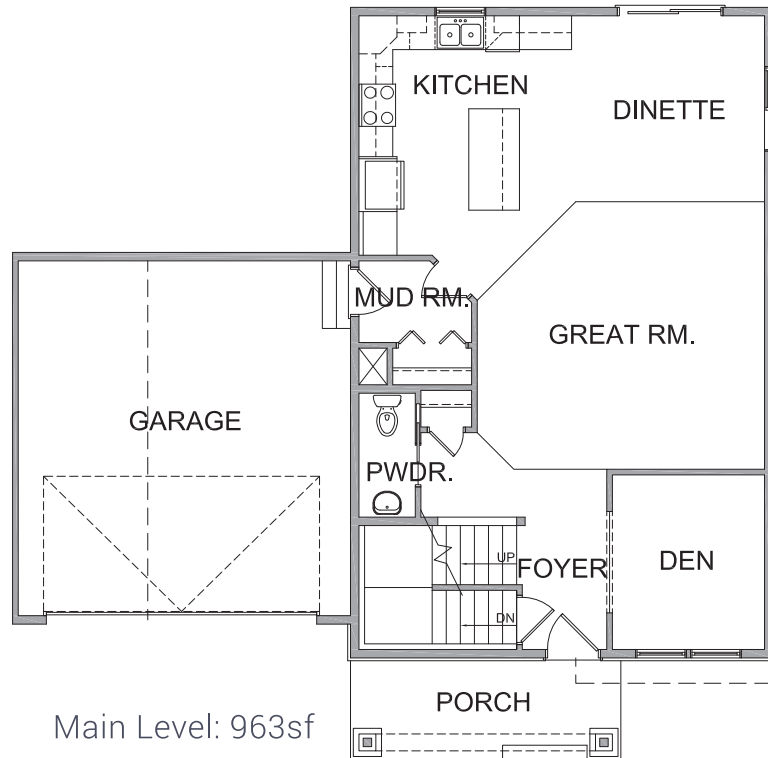

FLOOR PLANS

BENTLEY

4 Bedrooms | 2.5 Baths | 2-Car Garage | 2,133-3,017sf

All prices, promotions, features, options, amenities, floor plans, elevations, materials and dimensions are subject to change without notice. All information is deemed reliable but not guaranteed. Please ask the new home specialist for more information.
©2015 Creative Homes, Inc. MN Builder License #BC667667. WI Builder License #1248864.