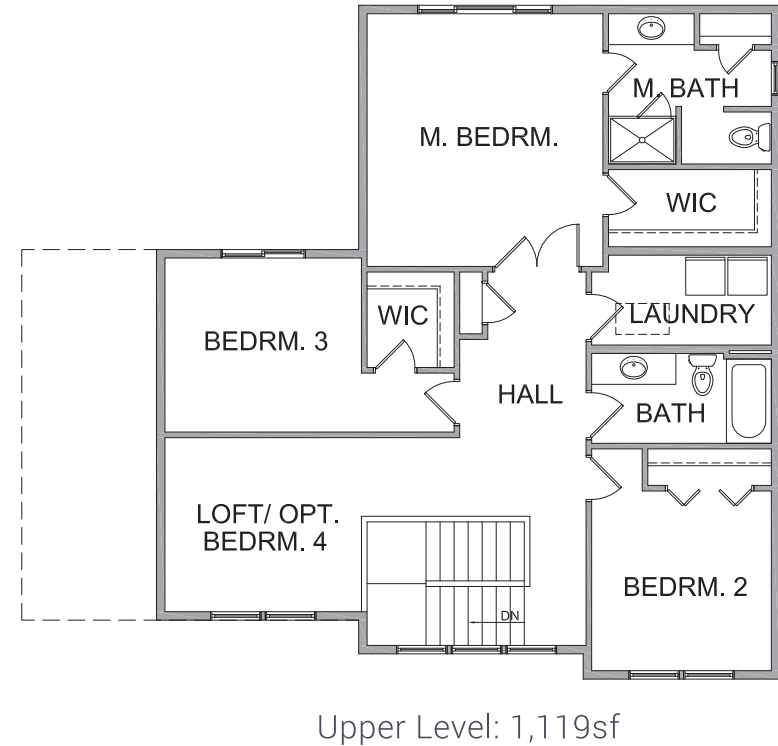

FLOOR PLANS

BENTLEY

4 Bedrooms | 2.5 Baths | 2-Car Garage | 2,133-3,017sf

All prices, promotions, features, options, amenities, floor plans, elevations, materials and dimensions are subject to change without notice. All information is deemed reliable but not guaranteed. Please ask the new home specialist for more information.
©2015 Creative Homes, Inc. MN Builder License #BC667667. WI Builder License #1248864.